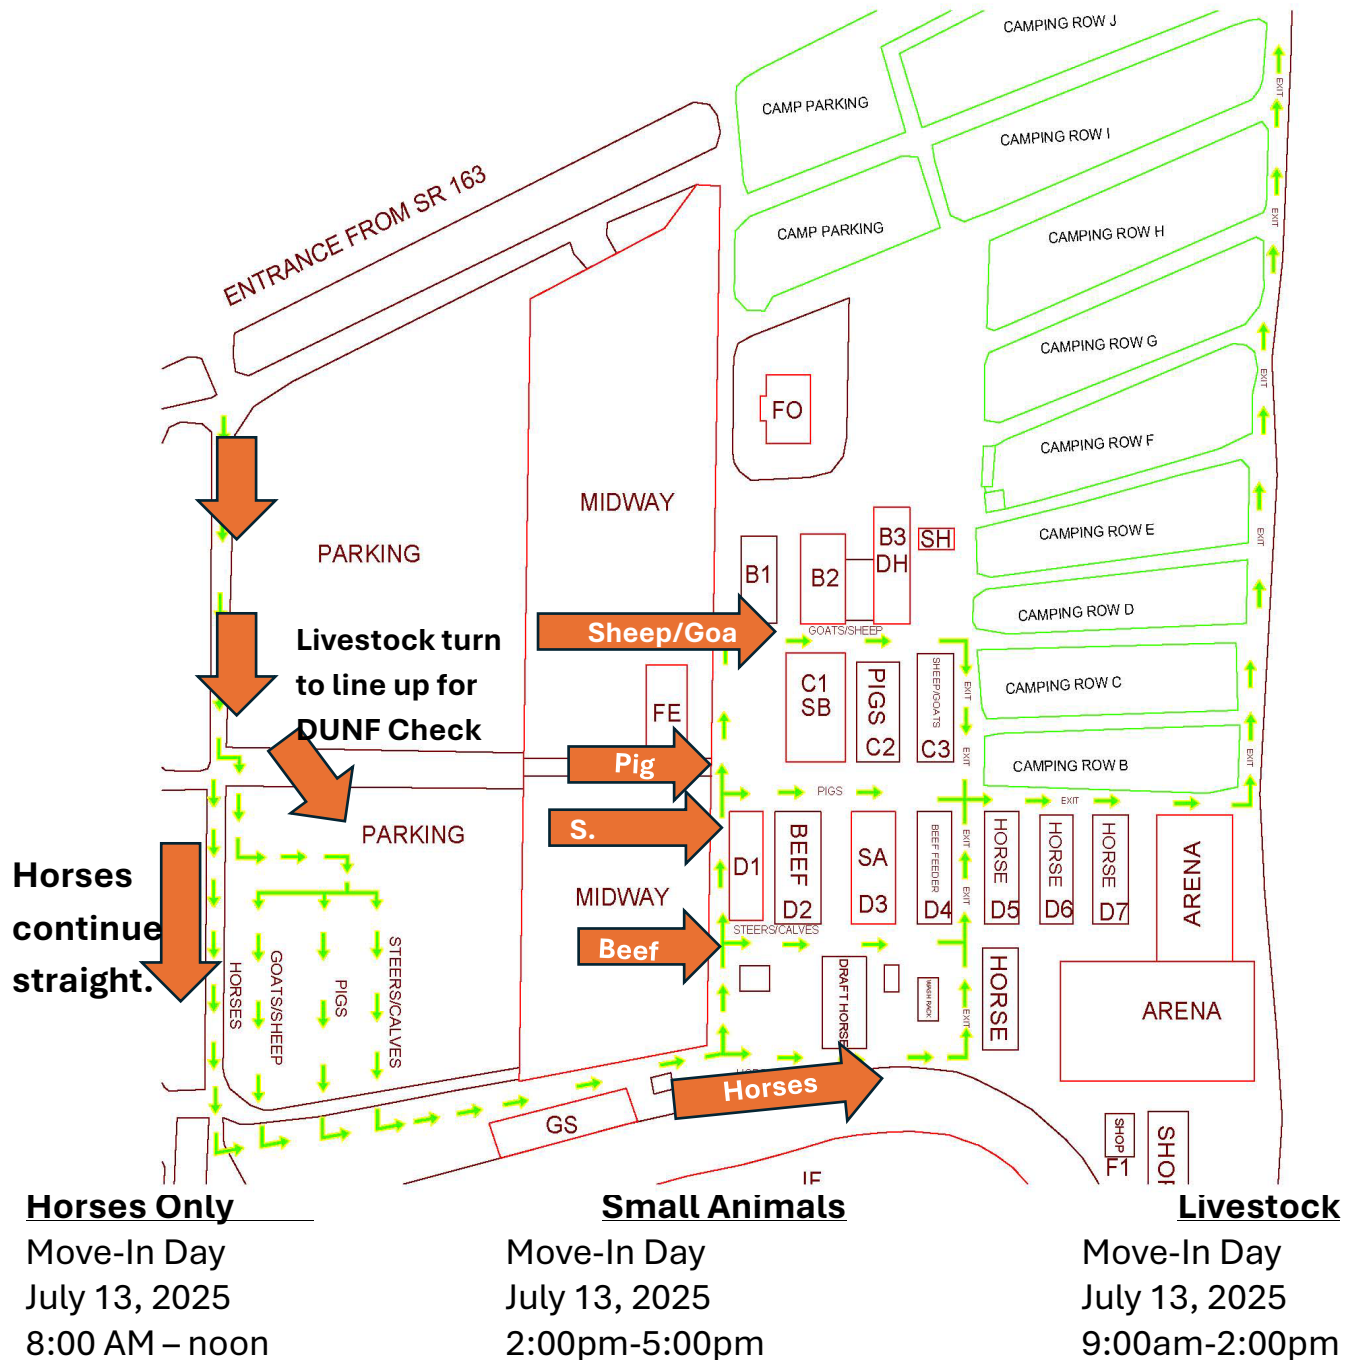

Ottawa County Jr. Fair Check-In Traffic Flow

Hogs will be the only species to weigh off the trailer. Sheep will weigh at **2:30pm**. Goats will weigh at **3:00pm**. Beef will weigh at **6:00pm**. Each animal will be weighed in once. A Friend can weigh in for you if paperwork is complete.